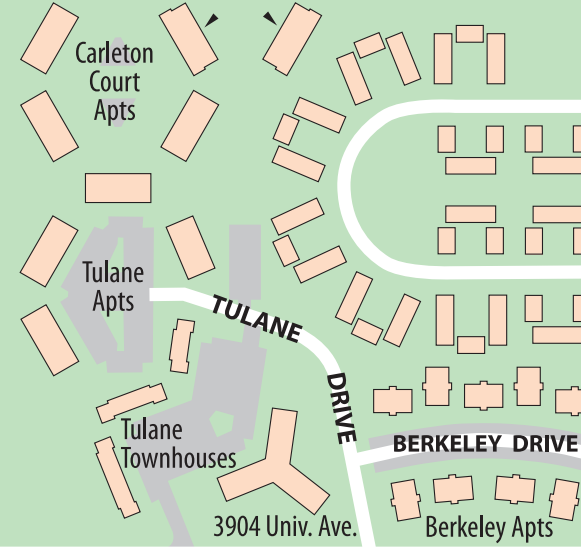

N 48th ST

5th AVE N

UND UNIVERSITY OF NORTH DAKOTA

N 42nd ST

3904 Univ. Ave.

UNIVERSITY AVENUE

NOAA National Weather Service

UND TECHNOLOGY PARK

INTERSTATE 29

TECHNOLOGY CIRCLE

BURLINGTON-NORTHERN SANTA FE RAILROAD

DeMERS AVENUE

DeMERS AVENUE

ALERUS CENTER (ONE-HALF MILE)

S 42nd ST