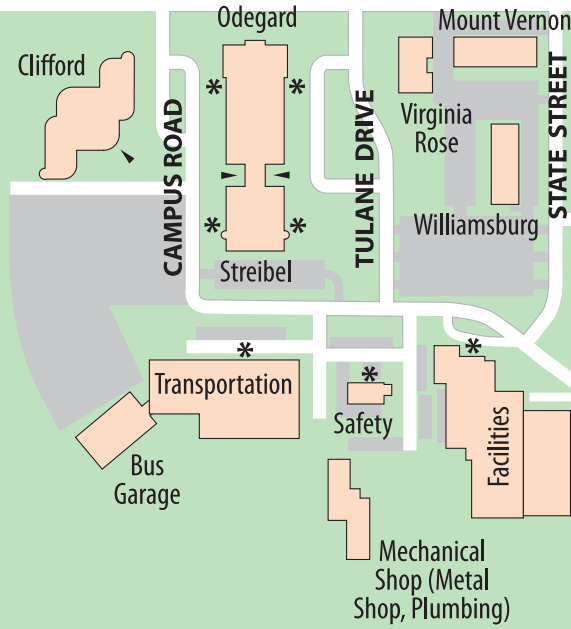

N 48th ST

5th AVE N

UND UNIVERSITY OF NORTH DAKOTA

N 42nd ST

3904 Univ. Ave.

UNIVERSITY AVENUE

NOAA National Weather Service

UND TECHNOLOGY PARK

INTERSTATE 29

TECHNOLOGY CIRCLE

BURLINGTON-NORTHERN SANTA FE RAILROAD

DeMERS AVENUE

DeMERS AVENUE

ALERUS CENTER (ONE-HALF MILE)

S 42nd ST