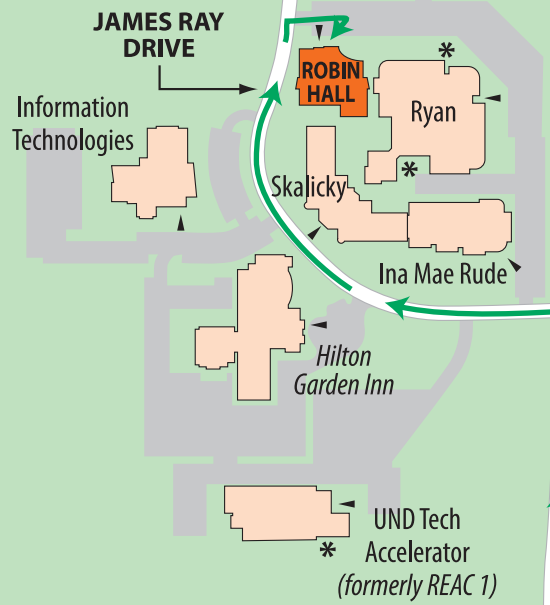

N 48th ST

5th AVE N

UND UNIVERSITY OF NORTH DAKOTA

N 42nd ST

3904 Univ. Ave.

UNIVERSITY AVENUE

NOAA National Weather Service

UND TECHNOLOGY PARK

INTERSTATE 29

TECHNOLOGY CIRCLE

BURLINGTON-NORTHERN SANTA FE RAILROAD

DeMERS AVENUE

DeMERS AVENUE

ALERUS CENTER (ONE-HALF MILE)

S 42nd ST